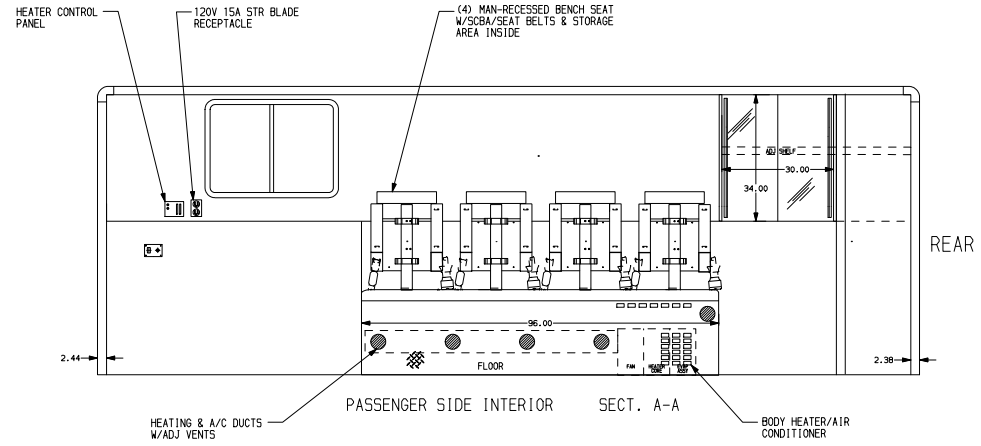

VIED FROM REAR
LOOKING TOWARDS THE FRONT

NOTE
DIMENSIONS SHOWN ARE APPROXIMATE AND ARE SUBJECT TO MINOR DEVIATIONS AS MAY OCCUR OR BE NECESSARY IN CONSTRUCTION. MINOR DETAILS NOT SHOWN.

		JOB NO.	14208
		DATE	SCALE 1:16
MANUFACTURING INC. APPLETON, WISCONSIN		07NOV02	DRAWN BY DHE
		21NOV02	CHK'D BY AZU
TITLE HEAVY DUTY RESCUE WALKIN FOR PIERCE STOCK/DEMO UNIT PIERCE MANUFACTURING, APPLETON, WI		NO.	14208AD-SH2
REV.	DATE	BY	CHK'D
25FEB03	DHE	DHE	
SHEET NO.		SHEET SIZE	
1 of 1		D	