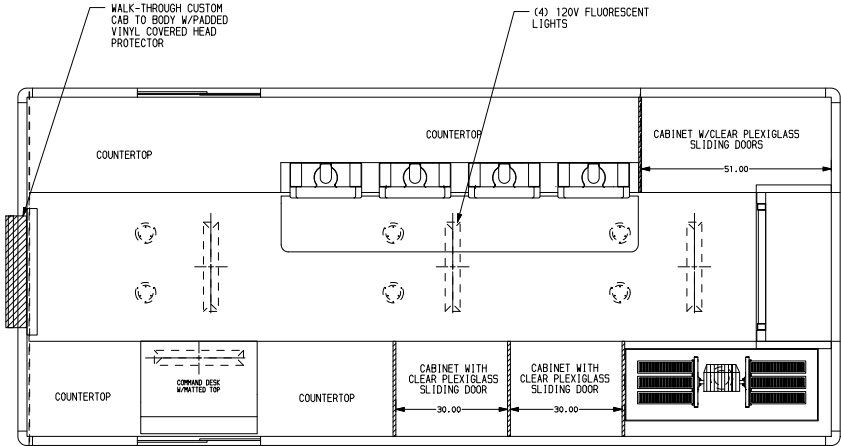

VIED FROM REAR
LOOKING TOWARDS THE FRONT

NOTE
DIMENSIONS SHOWN ARE APPROXIMATE AND ARE SUBJECT TO MINOR DEVIATIONS AS MAY OCCUR OR BE NECESSARY IN CONSTRUCTION. MINOR DETAILS NOT SHOWN.

		JOB NO.	14208
		DATE	SCALE 1:16
MANUFACTURING INC. APPLETON, WISCONSIN		07NOV02	DRAWN BY DHE
		21NOV02	CHK'D BY AZU
TITLE HEAVY DUTY RESCUE WALKIN FOR PIERCE STOCK/DEMO UNIT PIERCE MANUFACTURING, APPLETON, WI		NO.	14208AD-SH2
REV.	DATE	BY	CHK'D
25FEB03	DHE	DHE	
SHEET NO.		SHEET SIZE	
1 of 1		D	