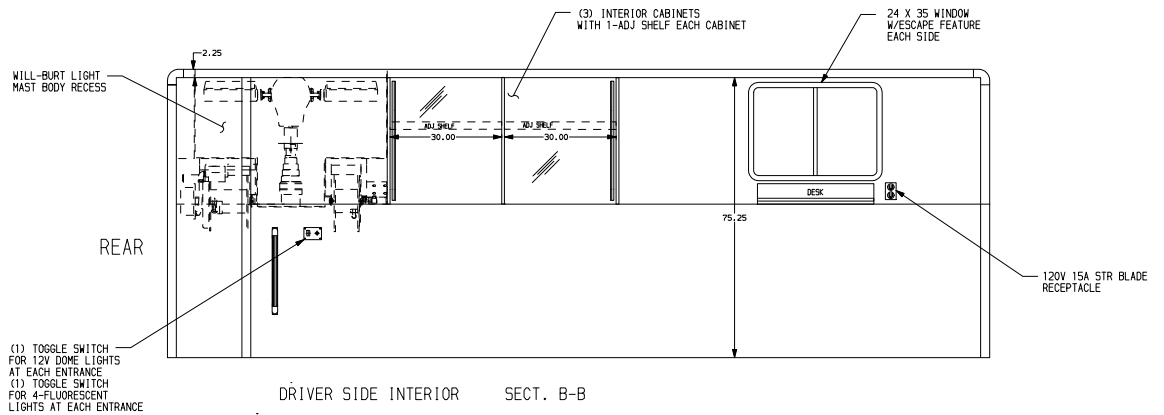

VIED FROM REAR
LOOKING TOWARDS THE FRONT

NOTE
DIMENSIONS SHOWN ARE APPROXIMATE AND ARE SUBJECT TO MINOR DEVIATIONS AS MAY OCCUR OR BE NECESSARY IN CONSTRUCTION. MINOR DETAILS NOT SHOWN.

		JOB NO.	14208
		DATE	SCALE 1:16
MANUFACTURING INC. APPLETON, WISCONSIN		07NOV02	DRAWN BY DHE
		21NOV02	CHK'D BY AZU
TITLE HEAVY DUTY RESCUE WALKIN FOR PIERCE STOCK/DEMO UNIT PIERCE MANUFACTURING, APPLETON, WI		NO.	14208AD-SH2
REV.	DATE	BY	CHK'D
25FEB03	DHE	DHE	
SHEET NO.		SHEET SIZE	
1 of 1		D	